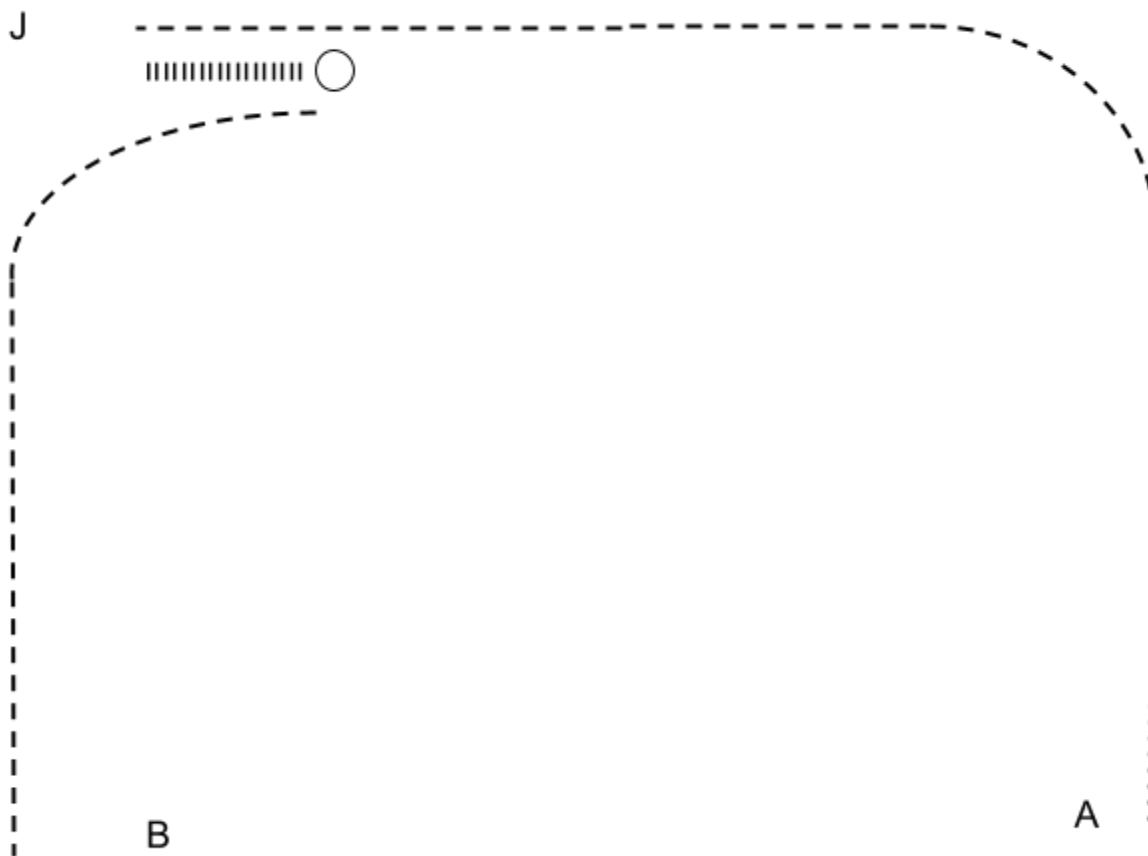

Walk Trot Showmanship

Instructions:

1. Start at A, walk
2. Trot to Judge
Stop,
set up for inspection
3. Inspection
4. When dismissed,
back two horse lengths
5. Execute a 360° pivot
6. Trot to exit

Classes:

- 225- All Breed Showmanship- W/T Youth
- 226- All Breed Showmanship- W/T Amateur (Walk Only)
- 227- Showmanship W/T 5-10
- 228- Showmanship W/T 11-18
- 229- Showmanship W/T Amateur (Walk Only)

Walk..... Trot - - - - - Back |||||